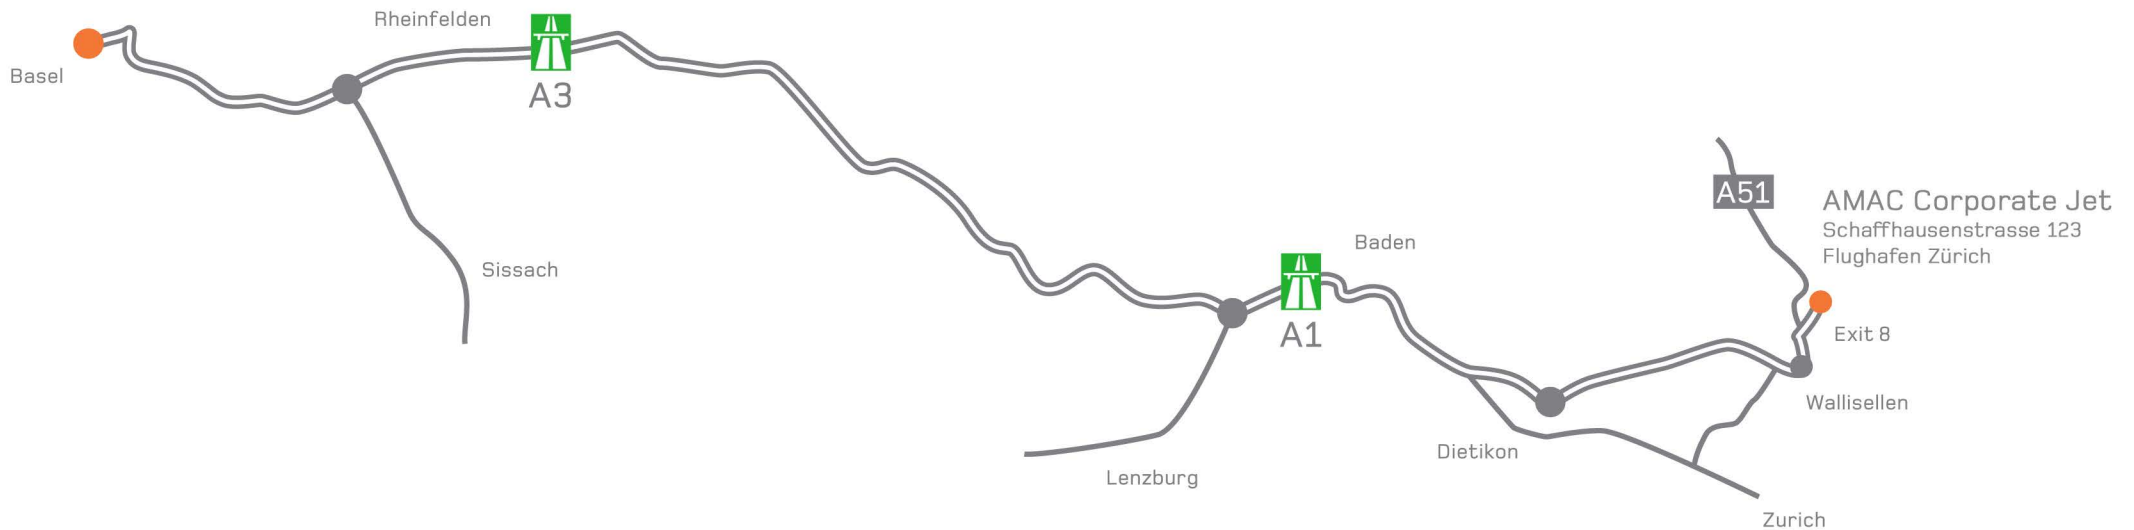

Directions from AMAC Headquarters, Sternengasse 18, Basel to AMAC Corporate Jet AG, Schaffhauserstrasse 123, 8302 Kloten-Zurich (ZRH)

Upon leaving, turn right onto Henric Petri-Strasse and then right onto Aeschengraben, continue towards SBB train station. On Aeschengraben take first left (in park), towards Aeschenplatz, proceed on to Aeschenplatz. Continue along St. Alban-Anlage, Zürichstrasse to the A3 highway (following signs to Luzern/Bern/Zürich/Delémont). Turn left onto highway, stay in the left lane and continue along highway A3. After 44 km, stay in left lane and continue along A1/A3/E60 (following signs to Zürich/Baden). Keep left at the fork in the road, stay on A1/A3/E60 (following signs to Zürich/Wettingen-Ost). Exit for the airport (Flughafen/Nordring-Zürich). Follow A51 towards Bülach/Flughafen and continue on A51. Take exit 8 (Glattbrugg) and follow signs for Glattbrugg/Kloten. Continue in the right lane and turn right onto Schaffhauserstrasse (follow the signs for Kloten). At the roundabout, take the third exit and continue to stay on Schaffhauserstrasse. After 200 m, at the next roundabout, take the second exit. Continue for 170 m until you reach number 123 on the left. Parking is located at the rear of this address.